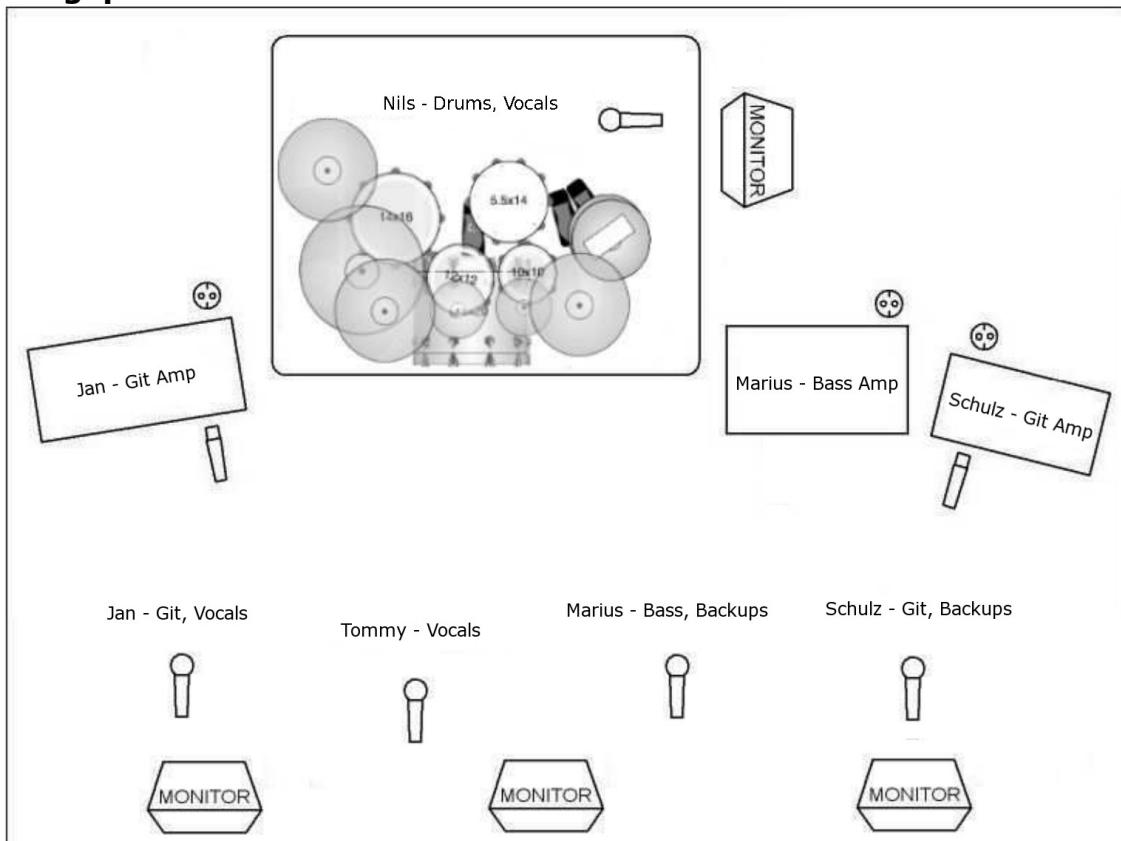

Kontakt

Jan Möllers
 Borchener Str. 37
 D - 33098 Paderborn

Tel. +49 - 5251 - 8736993
 Mobil +49 - 160 - 96814785
 E-Mail: jan@bestbeforetoday.de
 Homepage: www.bestbeforetoday.de

Technical Rider

Stageplot

Inputlist

Channel	Instrument	Mic	
1	Bassdrum	Beta52	
2	Snare	SM57	
3	Tom 1	SM57	
4	Tom 2	SM57	
5	Tom 3	SM57	
6	HiHat	Condenser	
7	Overhead 1		
8	Overhead 2		
9	Guitar Amp - Schulz	SM57	
10	Guitar Amp - Jan	SM57	
11	Bass Amp - Marius	DI-Box (im Bassamp eingebaut)	rel. Lautstärke
12	Vocals - Tommy	Beta58	
13	Vocals - Jan	Beta58	
14	Vocals - Nils	Beta58	
15	Backup-Vocals - Marius	Beta58	
16	Backup-Vocals - Schulz	Beta58	